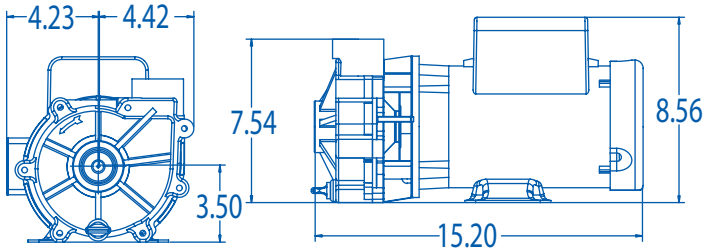

*Dimensions and illustrations are approximate and for reference only

Flow At Total Dynamic Head

Model	Max Flow GPH	Max Head Feet	Max Power Watts	Max Current Amps	Flow	Flow At Total Dynamic Head					Voltage	Motor Enclosure
						4'	8'	12'	16'	20'		
3300SEQ21	3300	21	206	2.36	GPM	51	45	38	28	13	115	TEFC
					GPH	3060	2700	2280	1680	780		